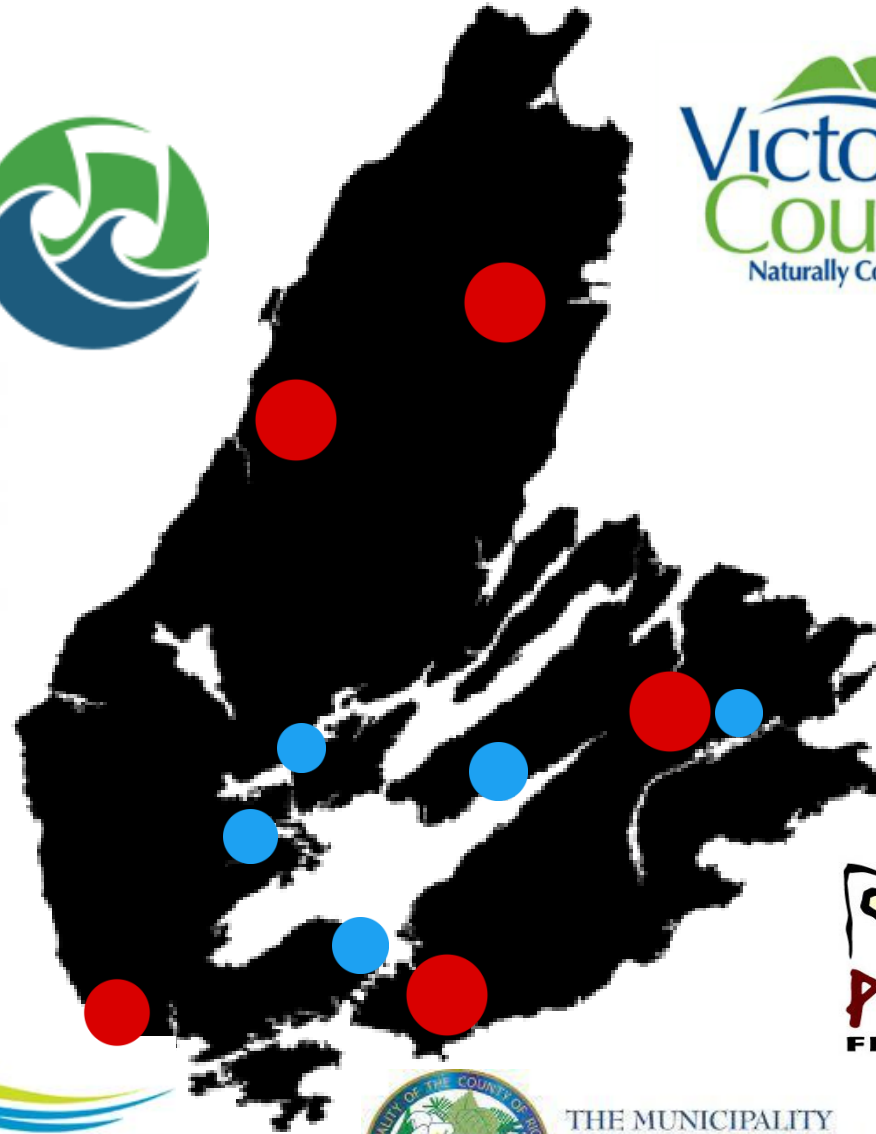

One Unama'ki – One Cape Breton

Bringing Island Leaders together to Collaborate for a Stronger Future

NSFM – November 2021

Presented by Bruce Morrisson & Brenda Chisholm-Beaton

Island Wide
Municipal
Gatherings
2012-2016

Cape Breton

Unama'ki

Memberton
WELCOMING THE WORLD!

CAPE BRETON
REGIONAL MUNICIPALITY

THE MUNICIPALITY OF THE COUNTY OF
LA MUNICIPALITÉ DU COMTÉ DE
RICHMOND

2017 One Cape Breton – One Unama'ki

PJILA'SI UNAMA'KIK

2019 One Cape Breton – One Unama'ki

Cape Breton Leaders: Who are you staying home for during COVID-19?

Watch later

Share

YouTube

A scenic view of a large body of water at sunset. The sky is filled with orange and yellow clouds, reflecting on the water. In the foreground, a road with a guardrail and a street lamp is visible. A green bridge spans across the water in the middle ground. The background shows a forested hillside under a sunset sky.